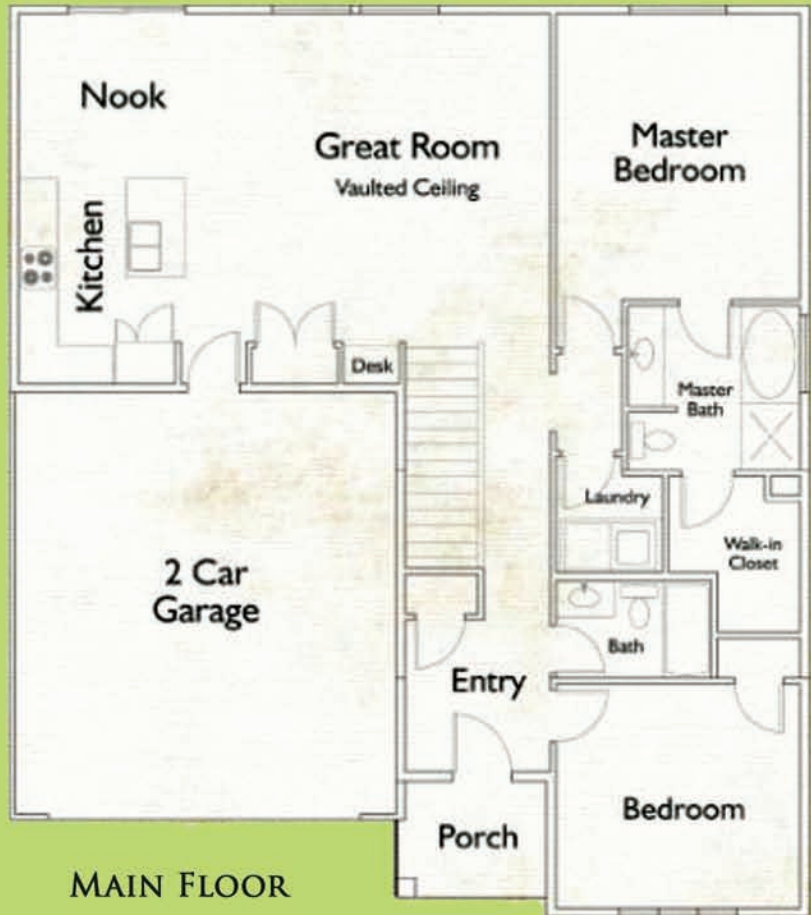

HAWKS LANDING

MAIN FLOOR

Phelps Homes designs commercial and residential properties that reflect your identity, your character and culture. Our approach to home building is fresh, innovative and inspired. It is our goal to perform for our customers the highest level of quality construction services at fair and market competitive prices.

PHELPS HOMES

Building exceptional homes to fit your lifestyle

PLEASE CONTACT BRAD PICKETT OF EASY REALTY AT 208.525.9500 OR 208.525.3279.